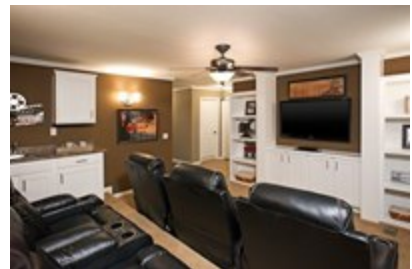

6716DT THE LLOYD

6716DT THE LLOYD Model number: 74DYN32723AH

3 beds • 2 baths • 2304 sq.ft. • 32' width • 72' depth

Our home building facilities invest in continuous product and process improvements. Plans, dimensions, features, materials, specifications and availability are subject to change without notice or obligation. Renderings and floor plans are representative likenesses of our homes and may differ from the actual homes. We invite you to tour a Home Center near you and inspect the highest value in quality housing available or call (417) 451-6767 to speak with a Home Consultant. Copyright 2017, CMH. All rights reserved.